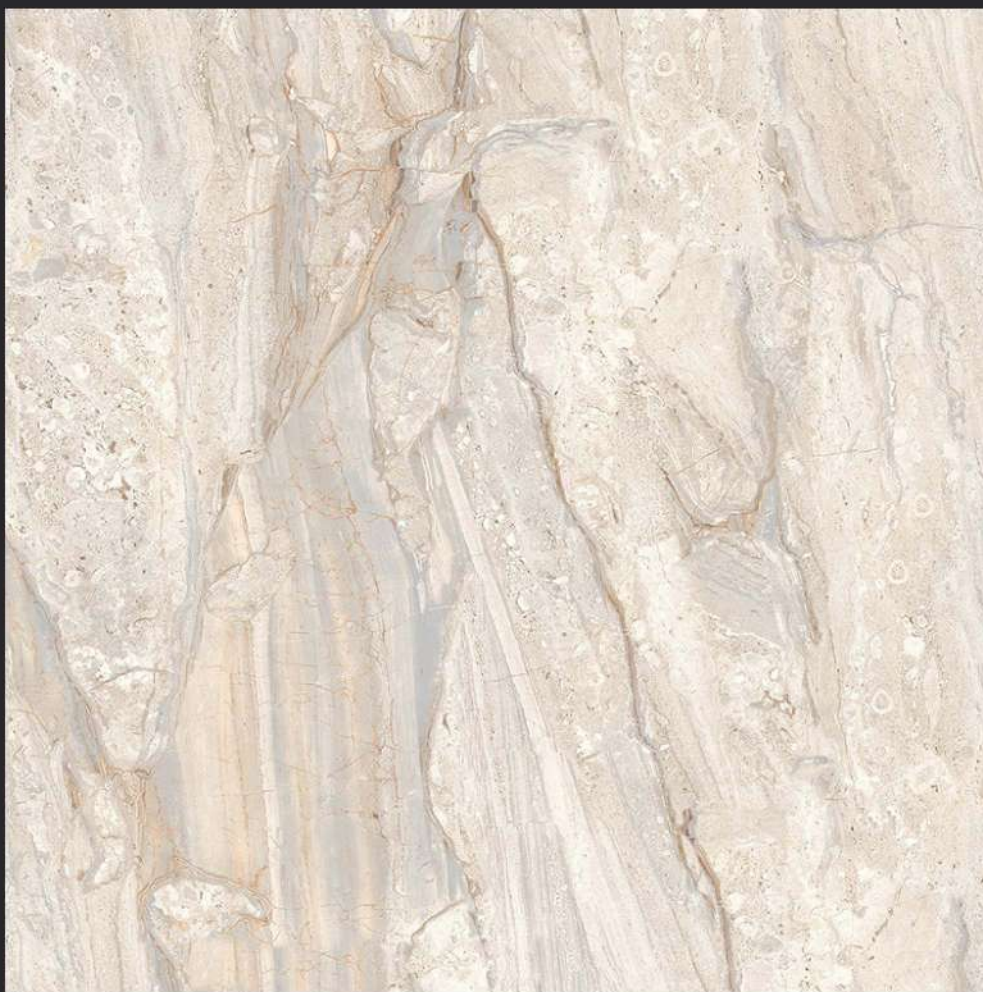

LOFT BLUE

[BACK TO INDEX](#)

DIMENSION :
600X600MM
60X60CM

SURFACE :
GLOSSY SURFACE

AVAILABLE RANDOMS :
5