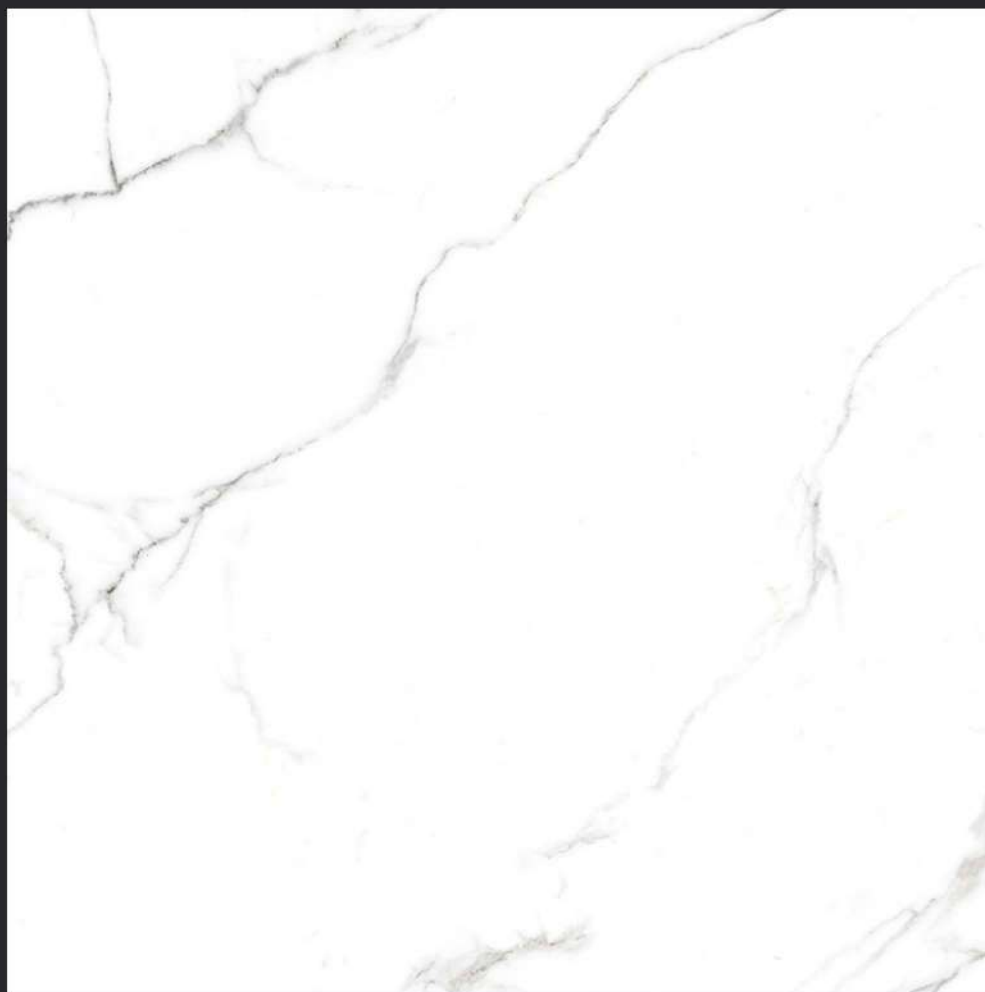

CLASSIC STATUARIO