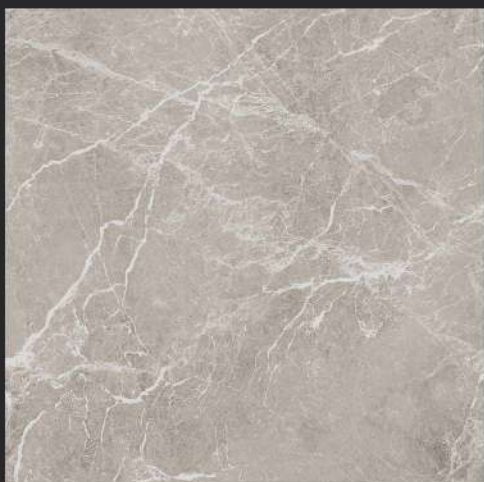

AMALFI GREY