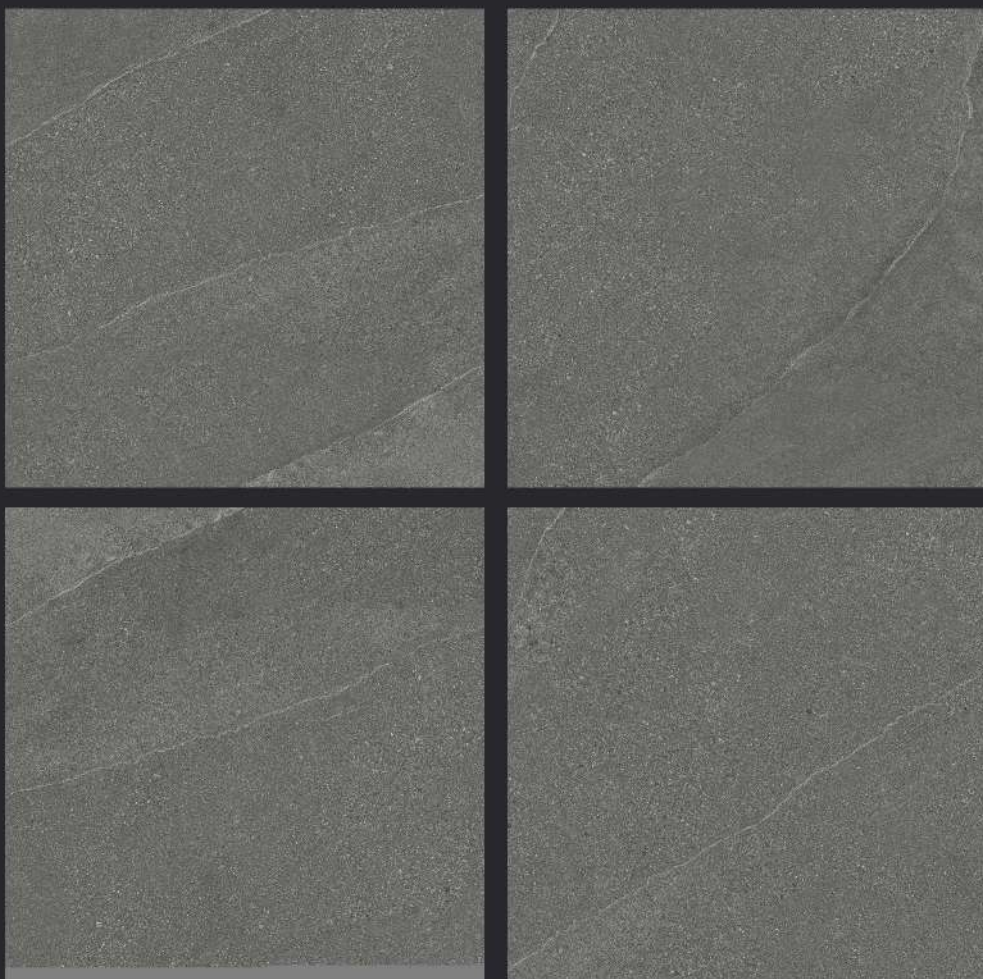

DIMENSION :
600X600MM
60X60CM

SURFACE :
MATT SURFACE

AVAILABLE RANDOMS :
14