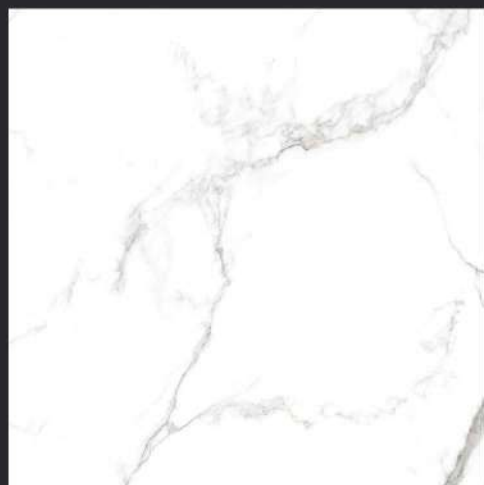

CLASSIC STATUARIO